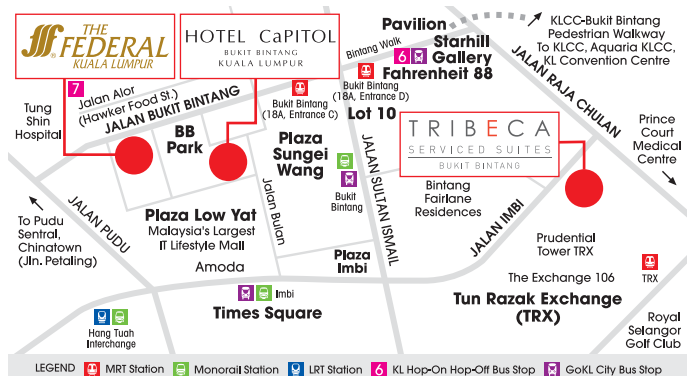

Over the years, The Federal played host to world leaders, foreign dignitaries and celebrities. Today, the hotel is a beloved historical landmark in Kuala Lumpur. Its premier location along Bukit Bintang Road, in the City's Central Business District, makes it the preferred hotel of tourists and business travellers alike.

### FHI PRIVILEGE CLUB

t: +603 2166 3273 e: kualf@clubhotel.com

Scan for more info.

BEST AVAILABLE RATE  
NO BOOKING FEES

The Verandah, The Federal

Hotel Capitol Kuala Lumpur

Sun Deck, Tribeca Serviced Suites

Pinnacle Suite, Tribeca Serviced Suites

The Grace Sydney

10ROOMS, Hotel Capitol

Signature Premium Corner King Room, The Grace