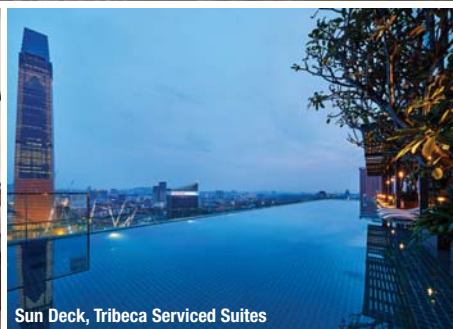

Reservations at our Federal Hotels International Group of Hotels can be made by calling one of our reservation centres or regional sales offices:

FEDERAL HOTELS INTERNATIONAL CORPORATE OFFICE

Federal Hotels International Sdn Bhd (15802-K)

c/o The Federal Kuala Lumpur,

35, Jalan Bukit Bintang, 55100 Kuala Lumpur, Malaysia.

t: +603 2148 0468 e: fhisales@fhi.com.my

fhihotels.com

THE FEDERAL KUALA LUMPUR

Federal Hotels Sendirian Berhad (8182-T)

35, Jalan Bukit Bintang,

55100 Kuala Lumpur, Malaysia.

t: +603 2148 9166 e: rsvn@federal.com.my

fhihotels.com | federal.com.my

[f](https://www.facebook.com/TheFederalKL) [i](https://www.instagram.com/TheFederalKL) [T](https://www.tiktok.com/@TheFederalKL) [Y](https://www.youtube.com/channel/UC...) TheFederalIKL

GDS Code: WV

Amadeus: KULFHK Galileo: 98306

Sabre: 10253 Worldspan: 80095

HOTEL CaPITOL

BUKIT BINTANG
KUALA LUMPUR

HOTEL CaPITOL KUALA LUMPUR

Capitol Hotel Sdn Bhd (151600-P)

Jalan Bulan, Off Jalan Bukit Bintang,

55100 Kuala Lumpur, Malaysia.

t: +603 2143 7000 e: rsvn@capitol.com.my

fhihotels.com | capitol.com.my

[f](https://www.facebook.com/HotelCapitolKualaLumpur) [i](https://www.instagram.com/HotelCapitolKualaLumpur) HotelCapitolKualaLumpur

GDS Code: WV

Amadeus: KULCHL Galileo: 6604

Sabre: 46088 Worldspan: 80091

THE GRACE SYDNEY

THE GRACE SYDNEY

Linkbond (Asia) Limited

77 York Street, Sydney NSW 2000, Australia.

P.O. Box Q1646, Sydney NSW 1230, Australia.

t: +612 9272 6888 e: rsvn@gracehotel.com.au

fhihotels.com | gracehotel.com.au

[f](https://www.facebook.com/TheGraceHotel) [i](https://www.instagram.com/TheGraceHotel) TheGraceHotel [T](https://www.tiktok.com/@GraceHotelSyd) GraceHotelSyd

GDS Code: WV

Amadeus: SYDFOC Galileo: 82925

Sabre: 11679 Worldspan: SYDHB

TRIBECA SERVICED SUITES

BUKIT BINTANG

TRIBECA SERVICED SUITES BUKIT BINTANG

Fairlane Hospitality Sdn Bhd (838153-D)

215, Jalan Imbi,

55100 Kuala Lumpur, Malaysia.

t: +603 2727 2288 e: rsvn@tribecakl.com

fhihotels.com | tribecakl.com

[f](https://www.facebook.com/TribecaKul) [i](https://www.instagram.com/TribecaKL) [T](https://www.tiktok.com/@TribecaKL) TribecaKL

GDS Code: WV

Amadeus: KUL672 Galileo: E4453

Sabre: 318427 WorldSpan: KUL72

REGIONAL SALES OFFICE

KOTA KINABALU