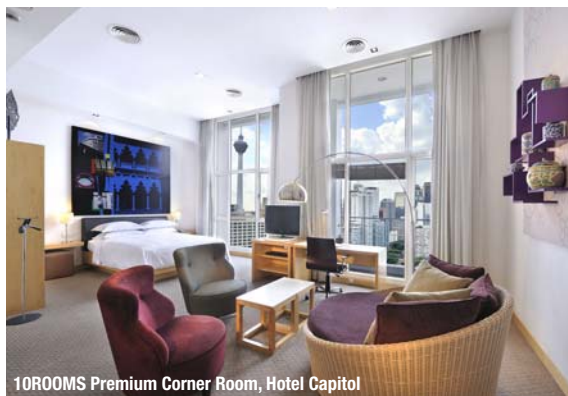

Tribeca Serviced Suites Bukit Bintang

10ROOMS Premium Corner Room, Hotel Capitol